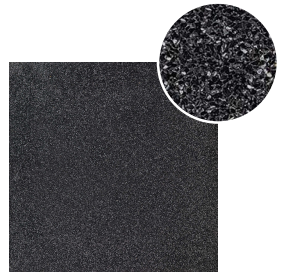

# Sidewalk

**Sidewalk Out Off White**  
80 X 80 (piso)

**Sidewalk Out Sand**  
80 X 80 (piso)

**Sidewalk Out Graphite**  
80 X 80 (piso)

**Sidewalk Pool Off White**  
40 X 80 (borda)

**Sidewalk Pool Sand**  
40 X 80 (borda)